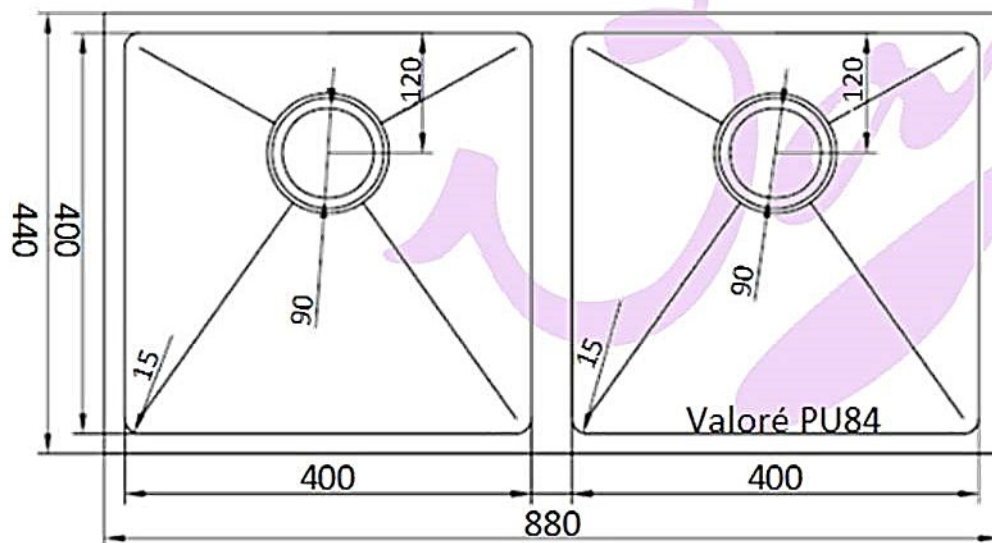

The Square Contemporary models create a sharp and beautiful design to complete a Granite or Roxx benchtop that will shine sophistication and elegance. Premium models offering extra quality features such as seamless fusing welding for extra strong construction in 1.2mm stainless, fluted angle bowl bottom allowing extra efficient water drainage. The Contemporary series is a quality sink range ideally suited for the discerning home owner and entertainer.

- 18/10 304 Grade Quality Stainless Steel
- 90mm Basket Waste for waste disposer & Plug for easy water release.

Valore PU84

Overall Dim. 880x440mm
 Large Bowl. 400x400x225mm
 Small Bowl. 400x400x225mm
 1 x 90mm Basket Waste
 Overflow
 Brushed Finish
 Top/Undermount
 15mm Bowl Radius
 Min Cab Size 900mm

Optional Accessories

PB40S
 (276x452mm)
 Chop Board

PC72
 (300x410x80mm)
 StSt Colander

PSDT
 (420x349mm)
 StSt Drainer